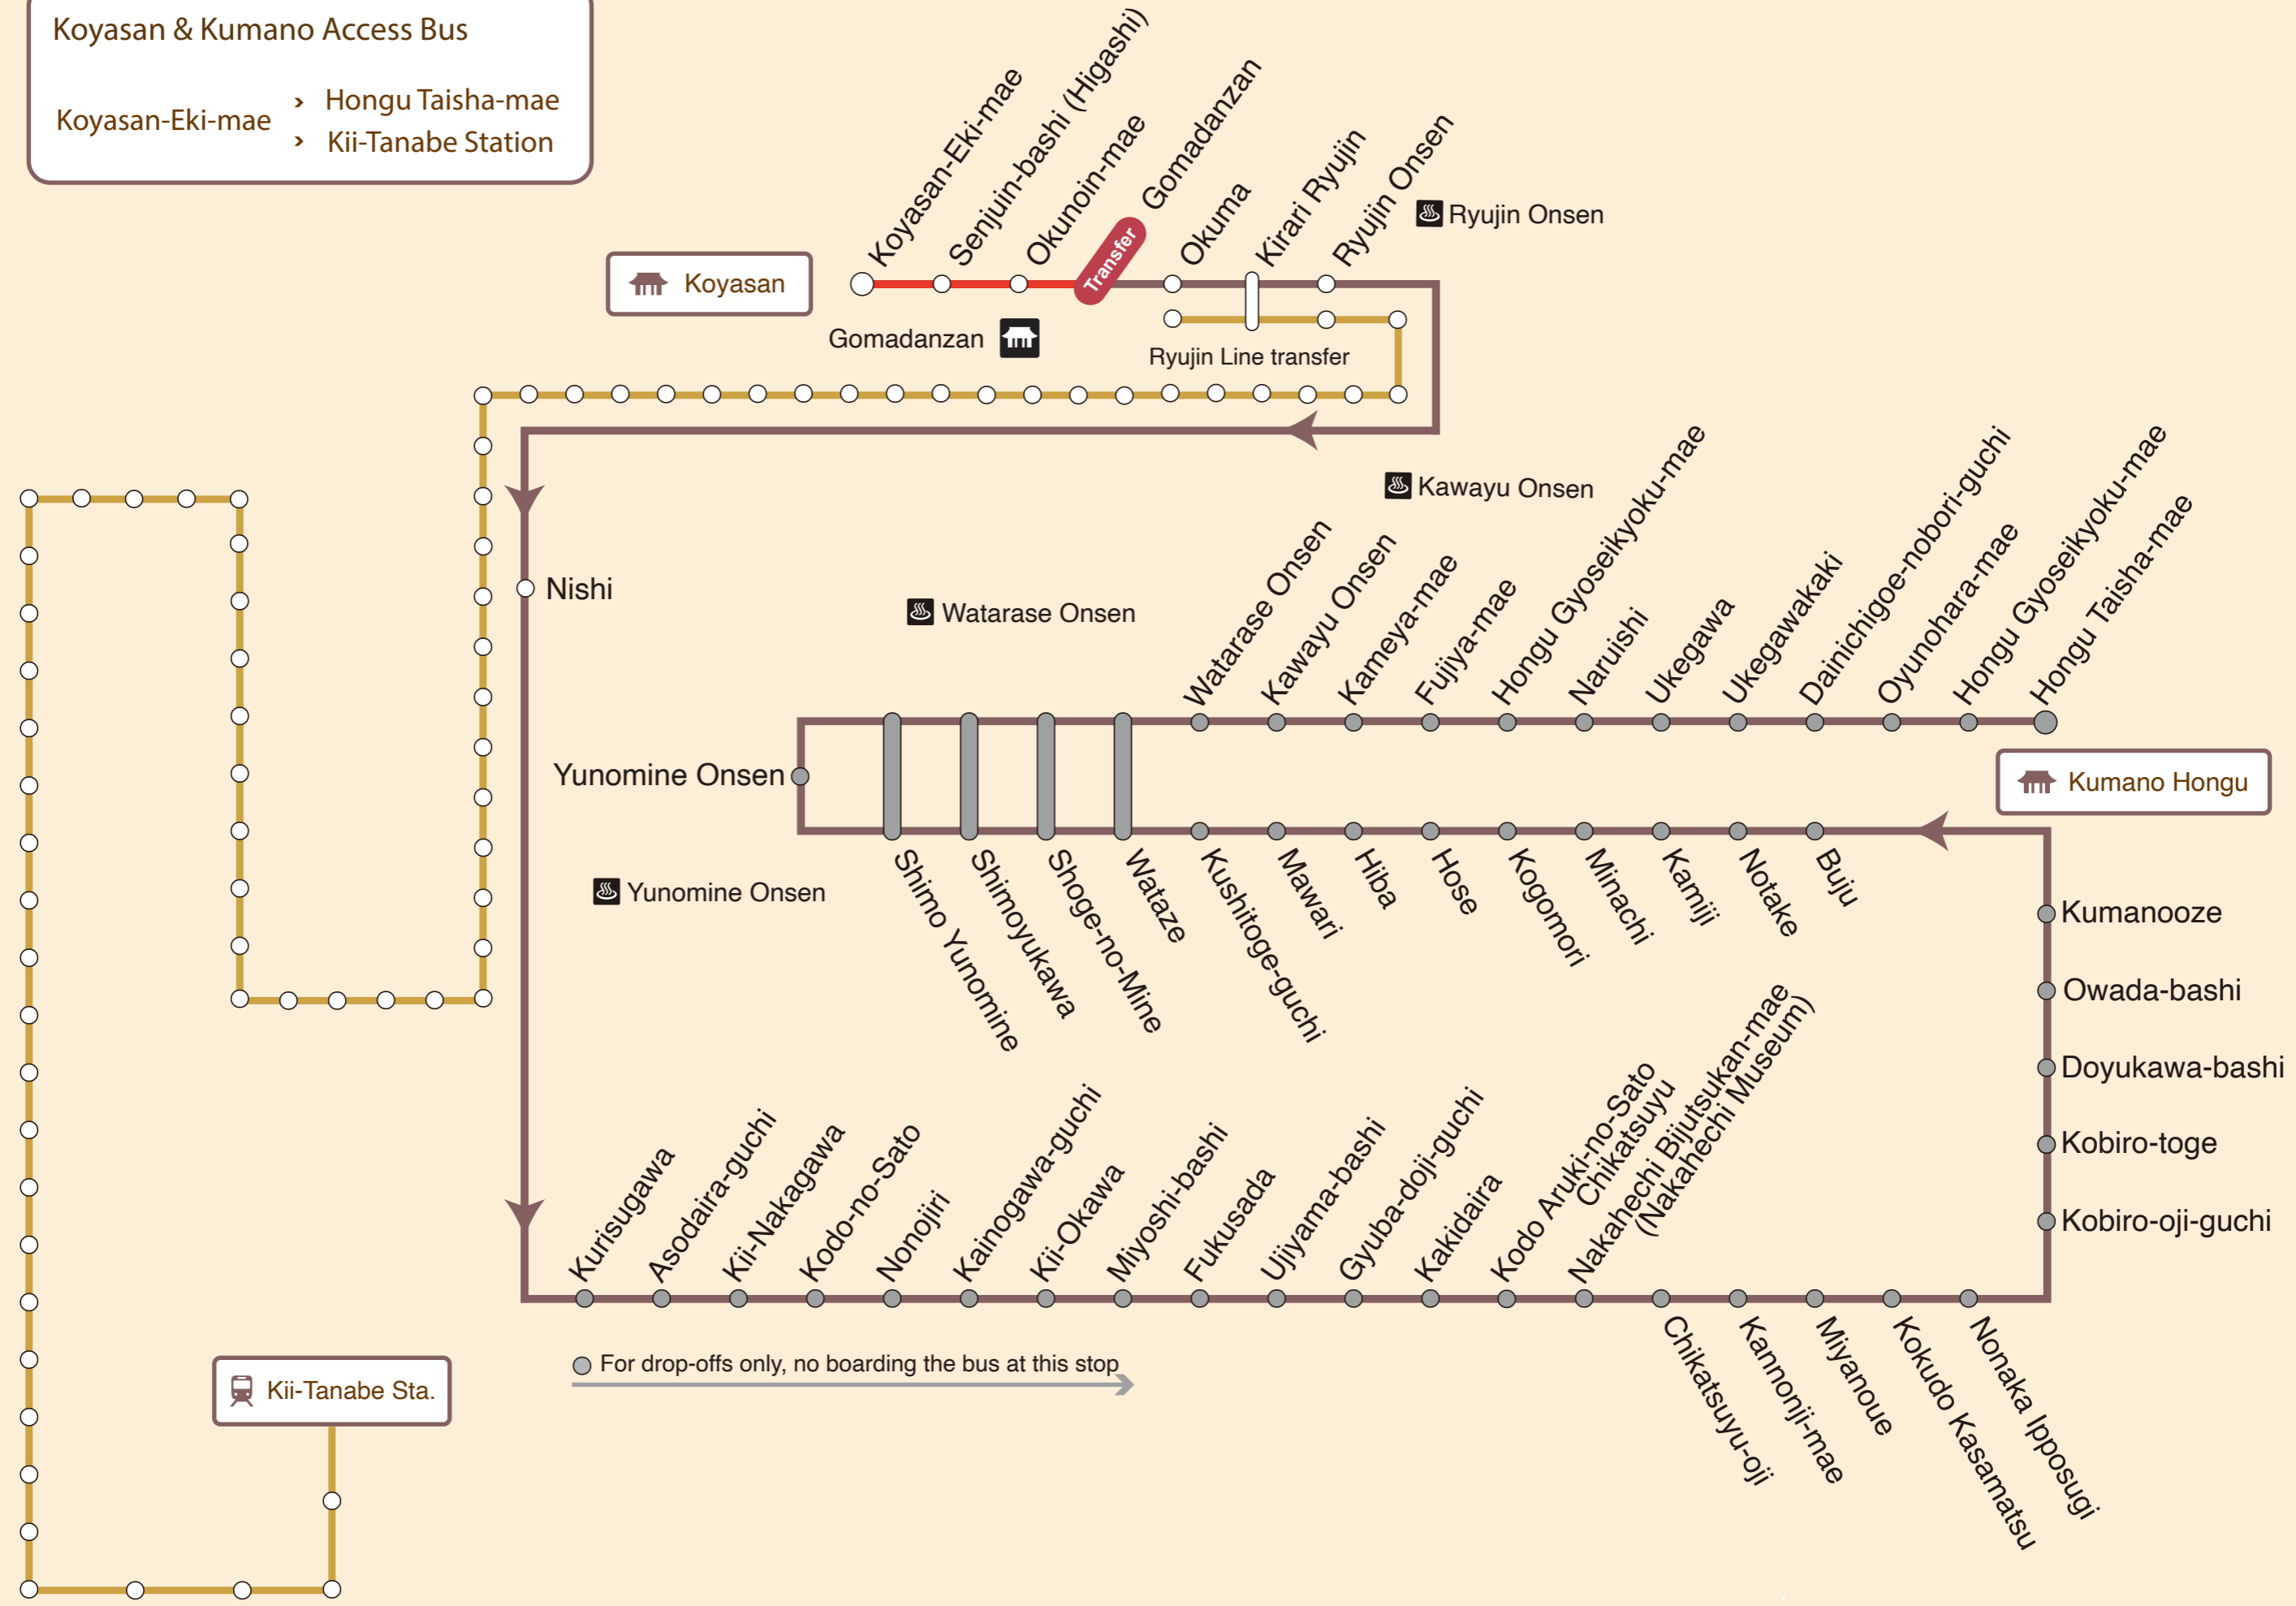

Koyasan & Kumano Access Bus

Hongu Taisha-mae > Koyasan-Eki-mae
 Kii-Tanabe Station > Koyasan-Eki-mae

Kumano-gawa River

Koyasan & Kumano Access Bus

- Koyasan-Eki-mae
- > Hongu Taisha-mae
 - > Kii-Tanabe Station

Kumano-gawa River