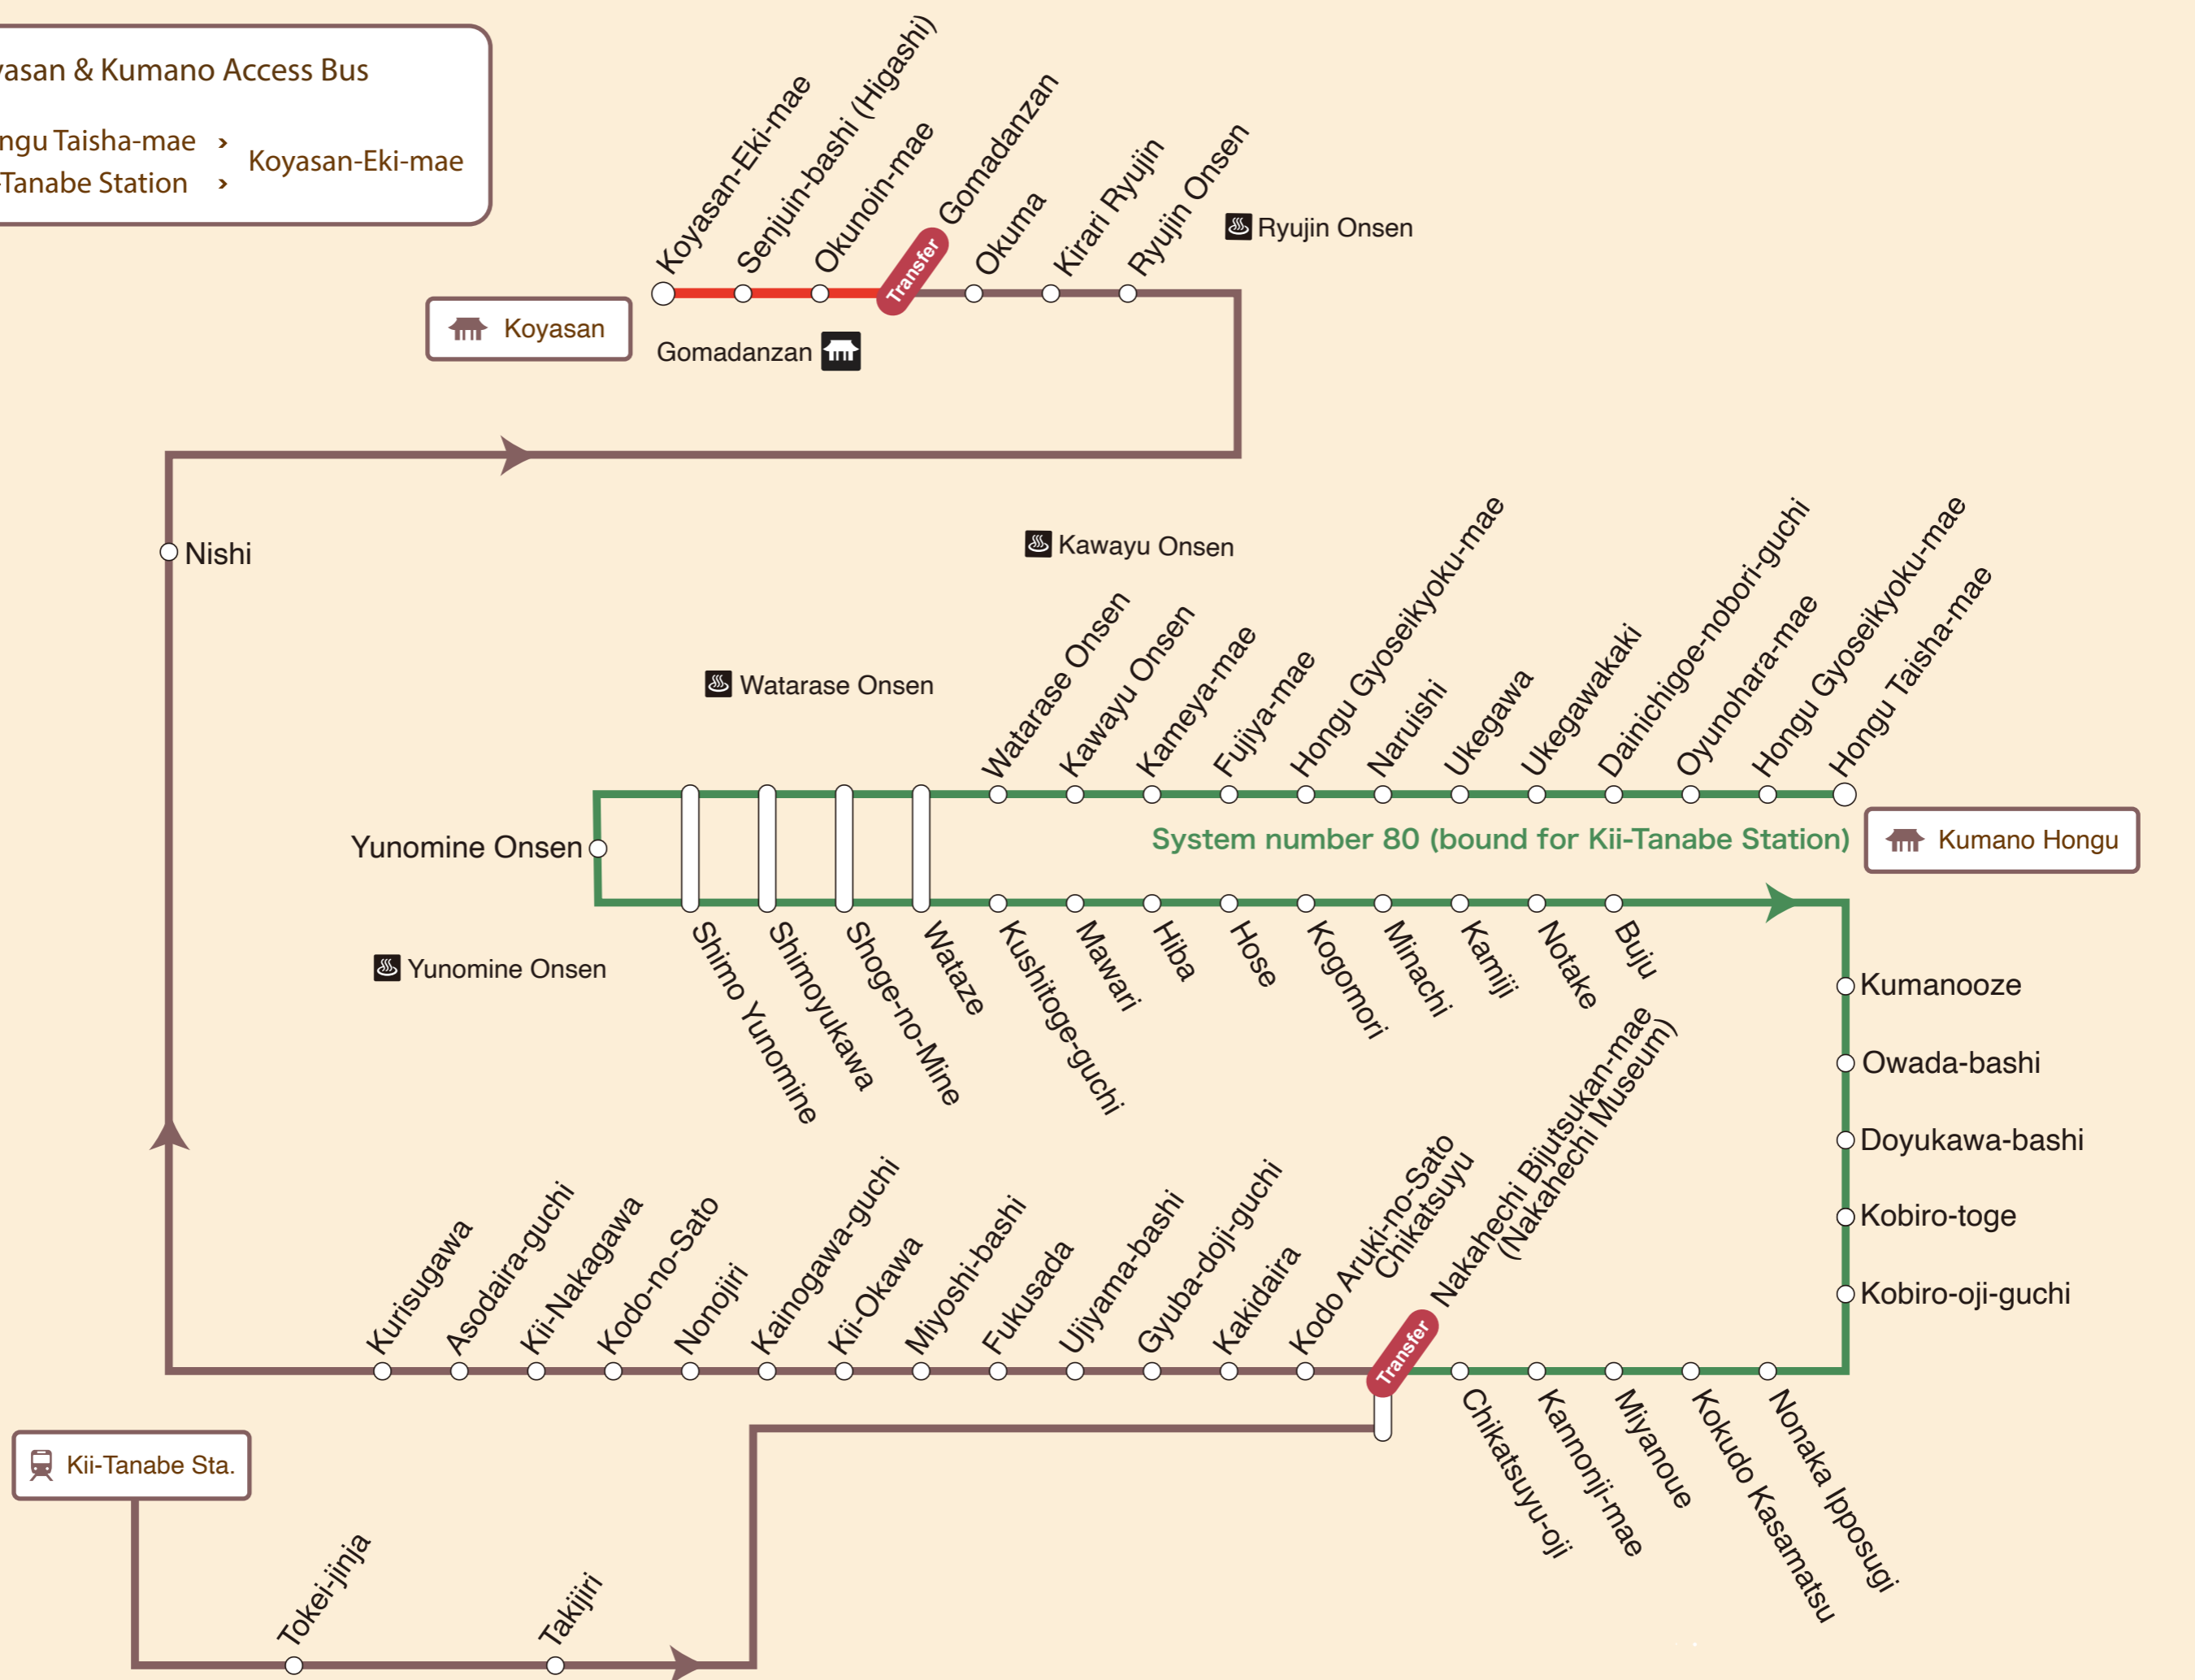

Koyasan & Kumano Access Bus

Hongu Taisha-mae > Koyasan-Eki-mae
 Kii-Tanabe Station > Koyasan-Eki-mae

Kumano-gawa River

Koyasan & Kumano Access Bus

- Koyasan-Eki-mae
- > Hongu Taisha-mae
 - > Kii-Tanabe Station

Kumano-gawa River