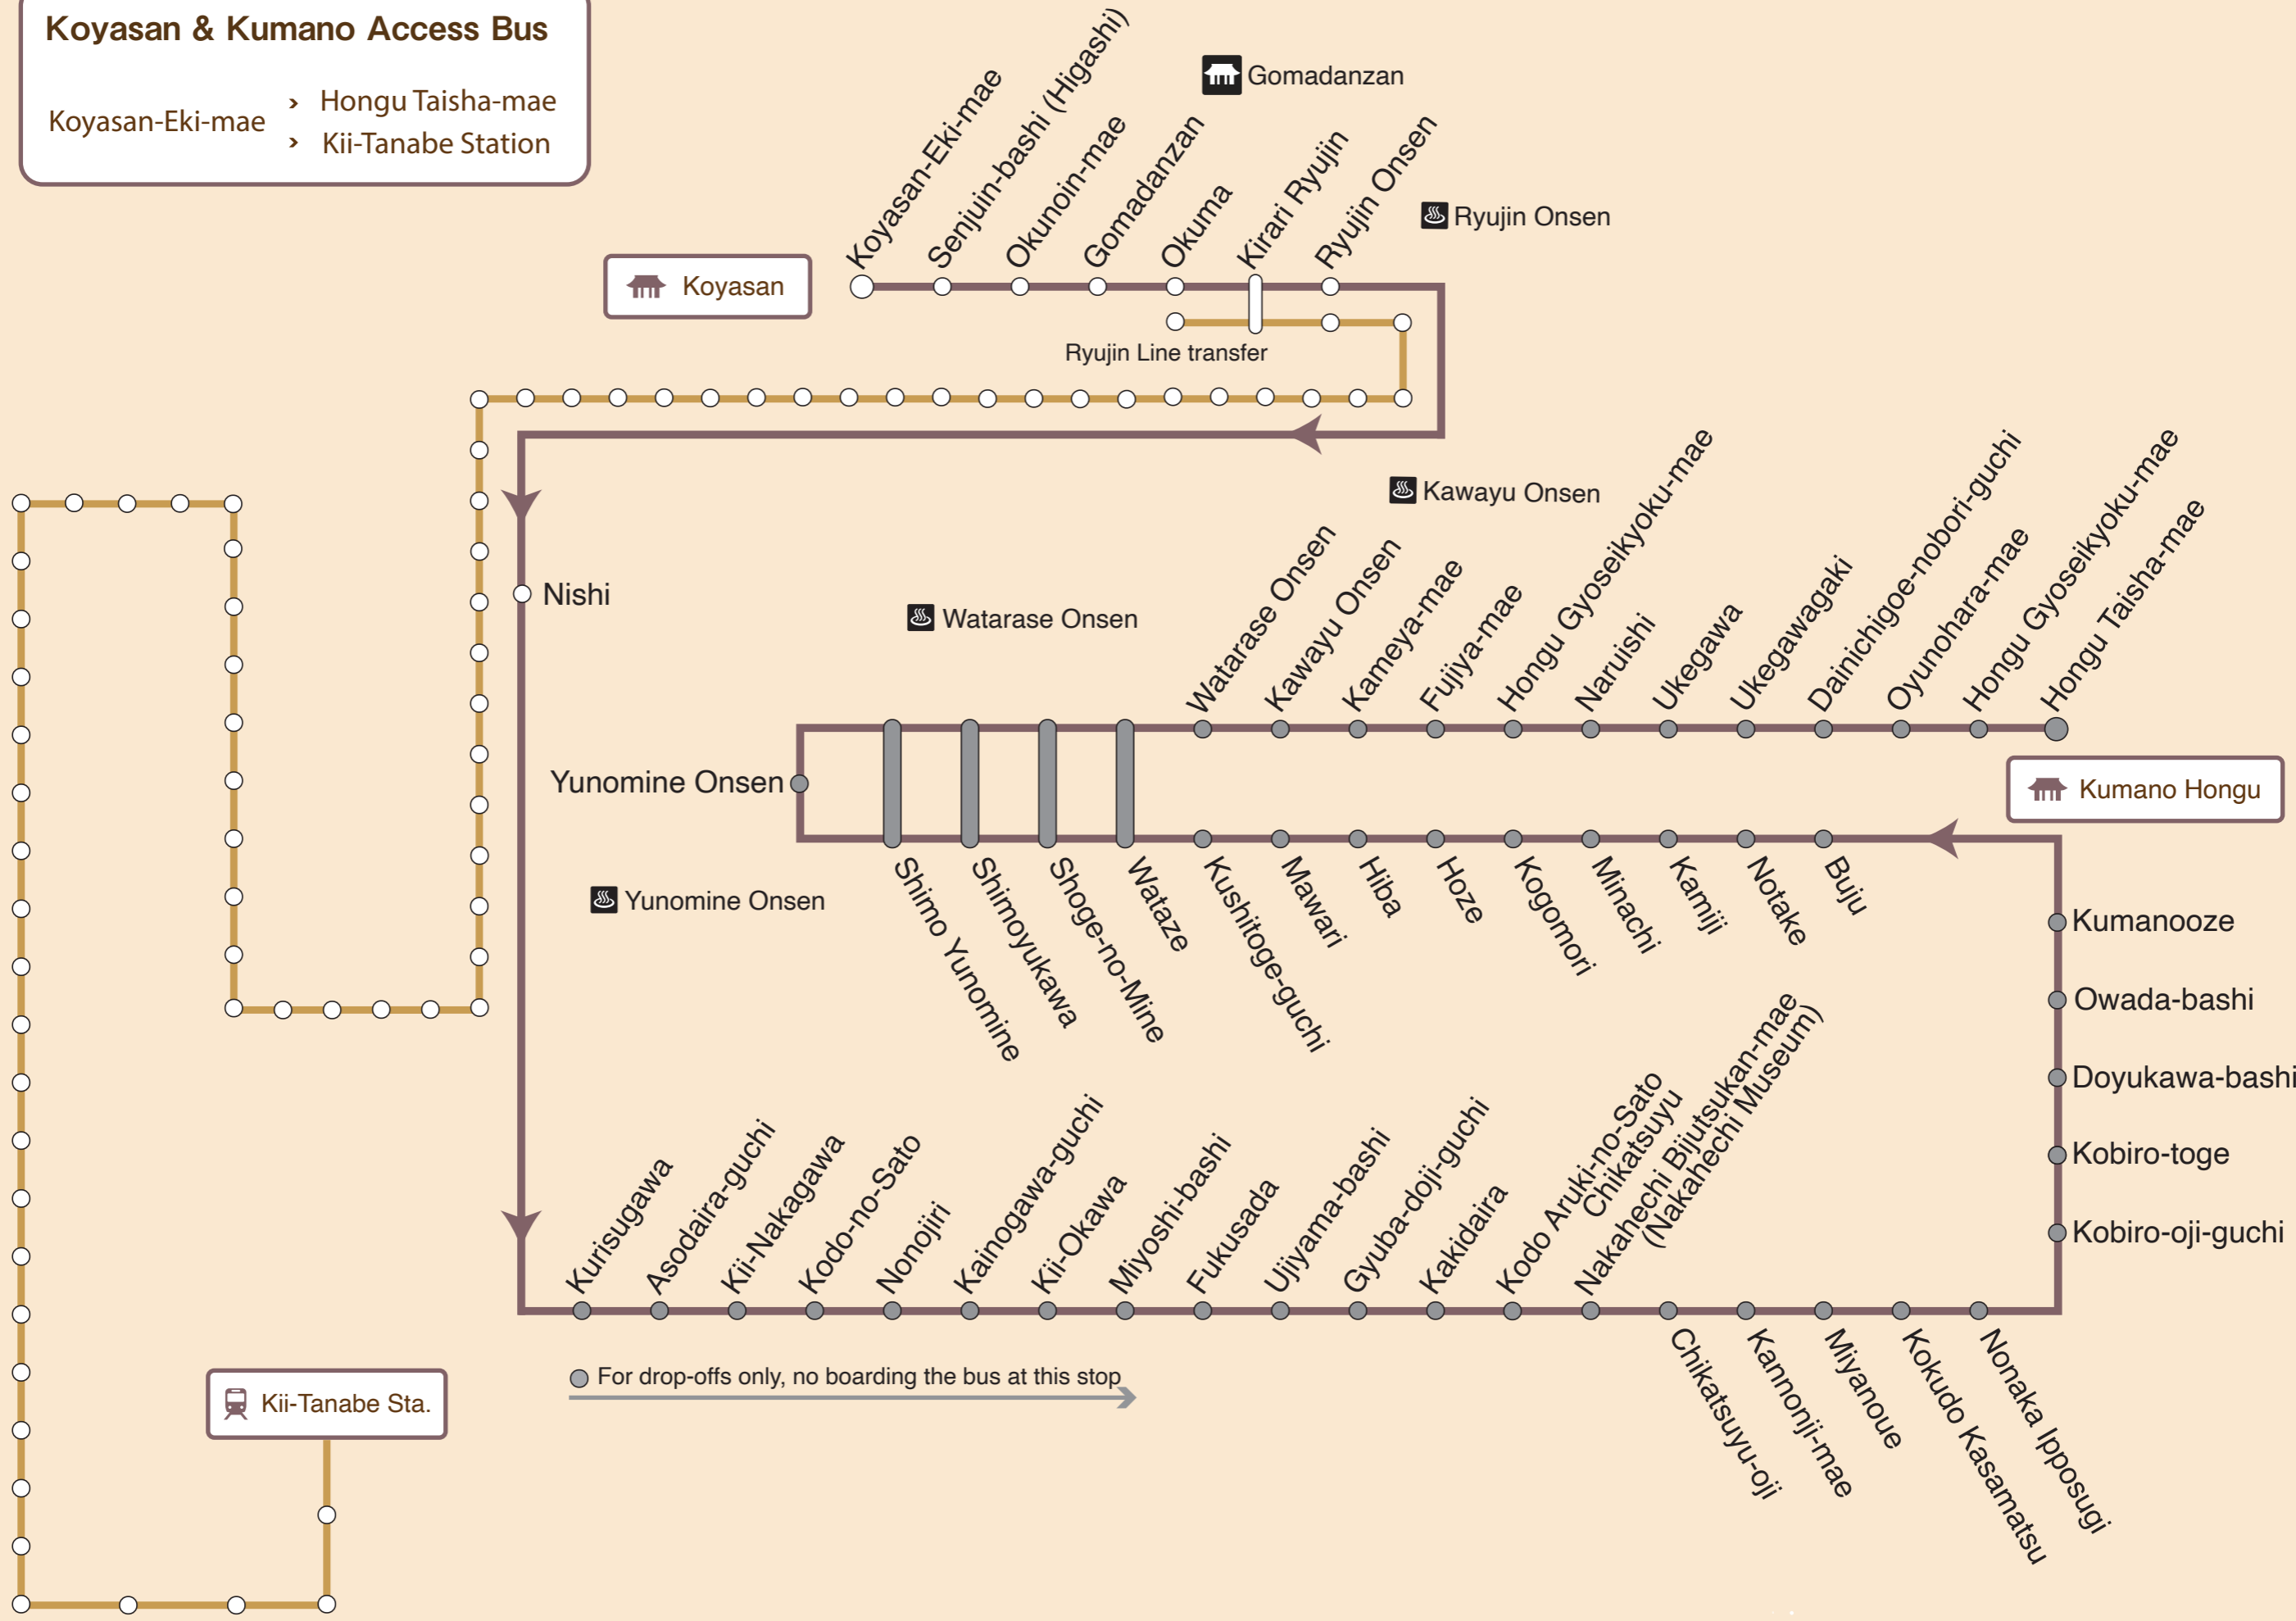

Koyasan & Kumano Access Bus

Hongu Taisha-mae > Koyasan-Eki-mae
 Kii-Tanabe Station >

Kumano-gawa River

Koyasan & Kumano Access Bus

- Koyasan-Eki-mae
- > Hongu Taisha-mae
 - > Kii-Tanabe Station

Koyasan

Kumano Hongu

Kii-Tanabe Sta.

● For drop-offs only, no boarding the bus at this stop

Kumano-gawa River