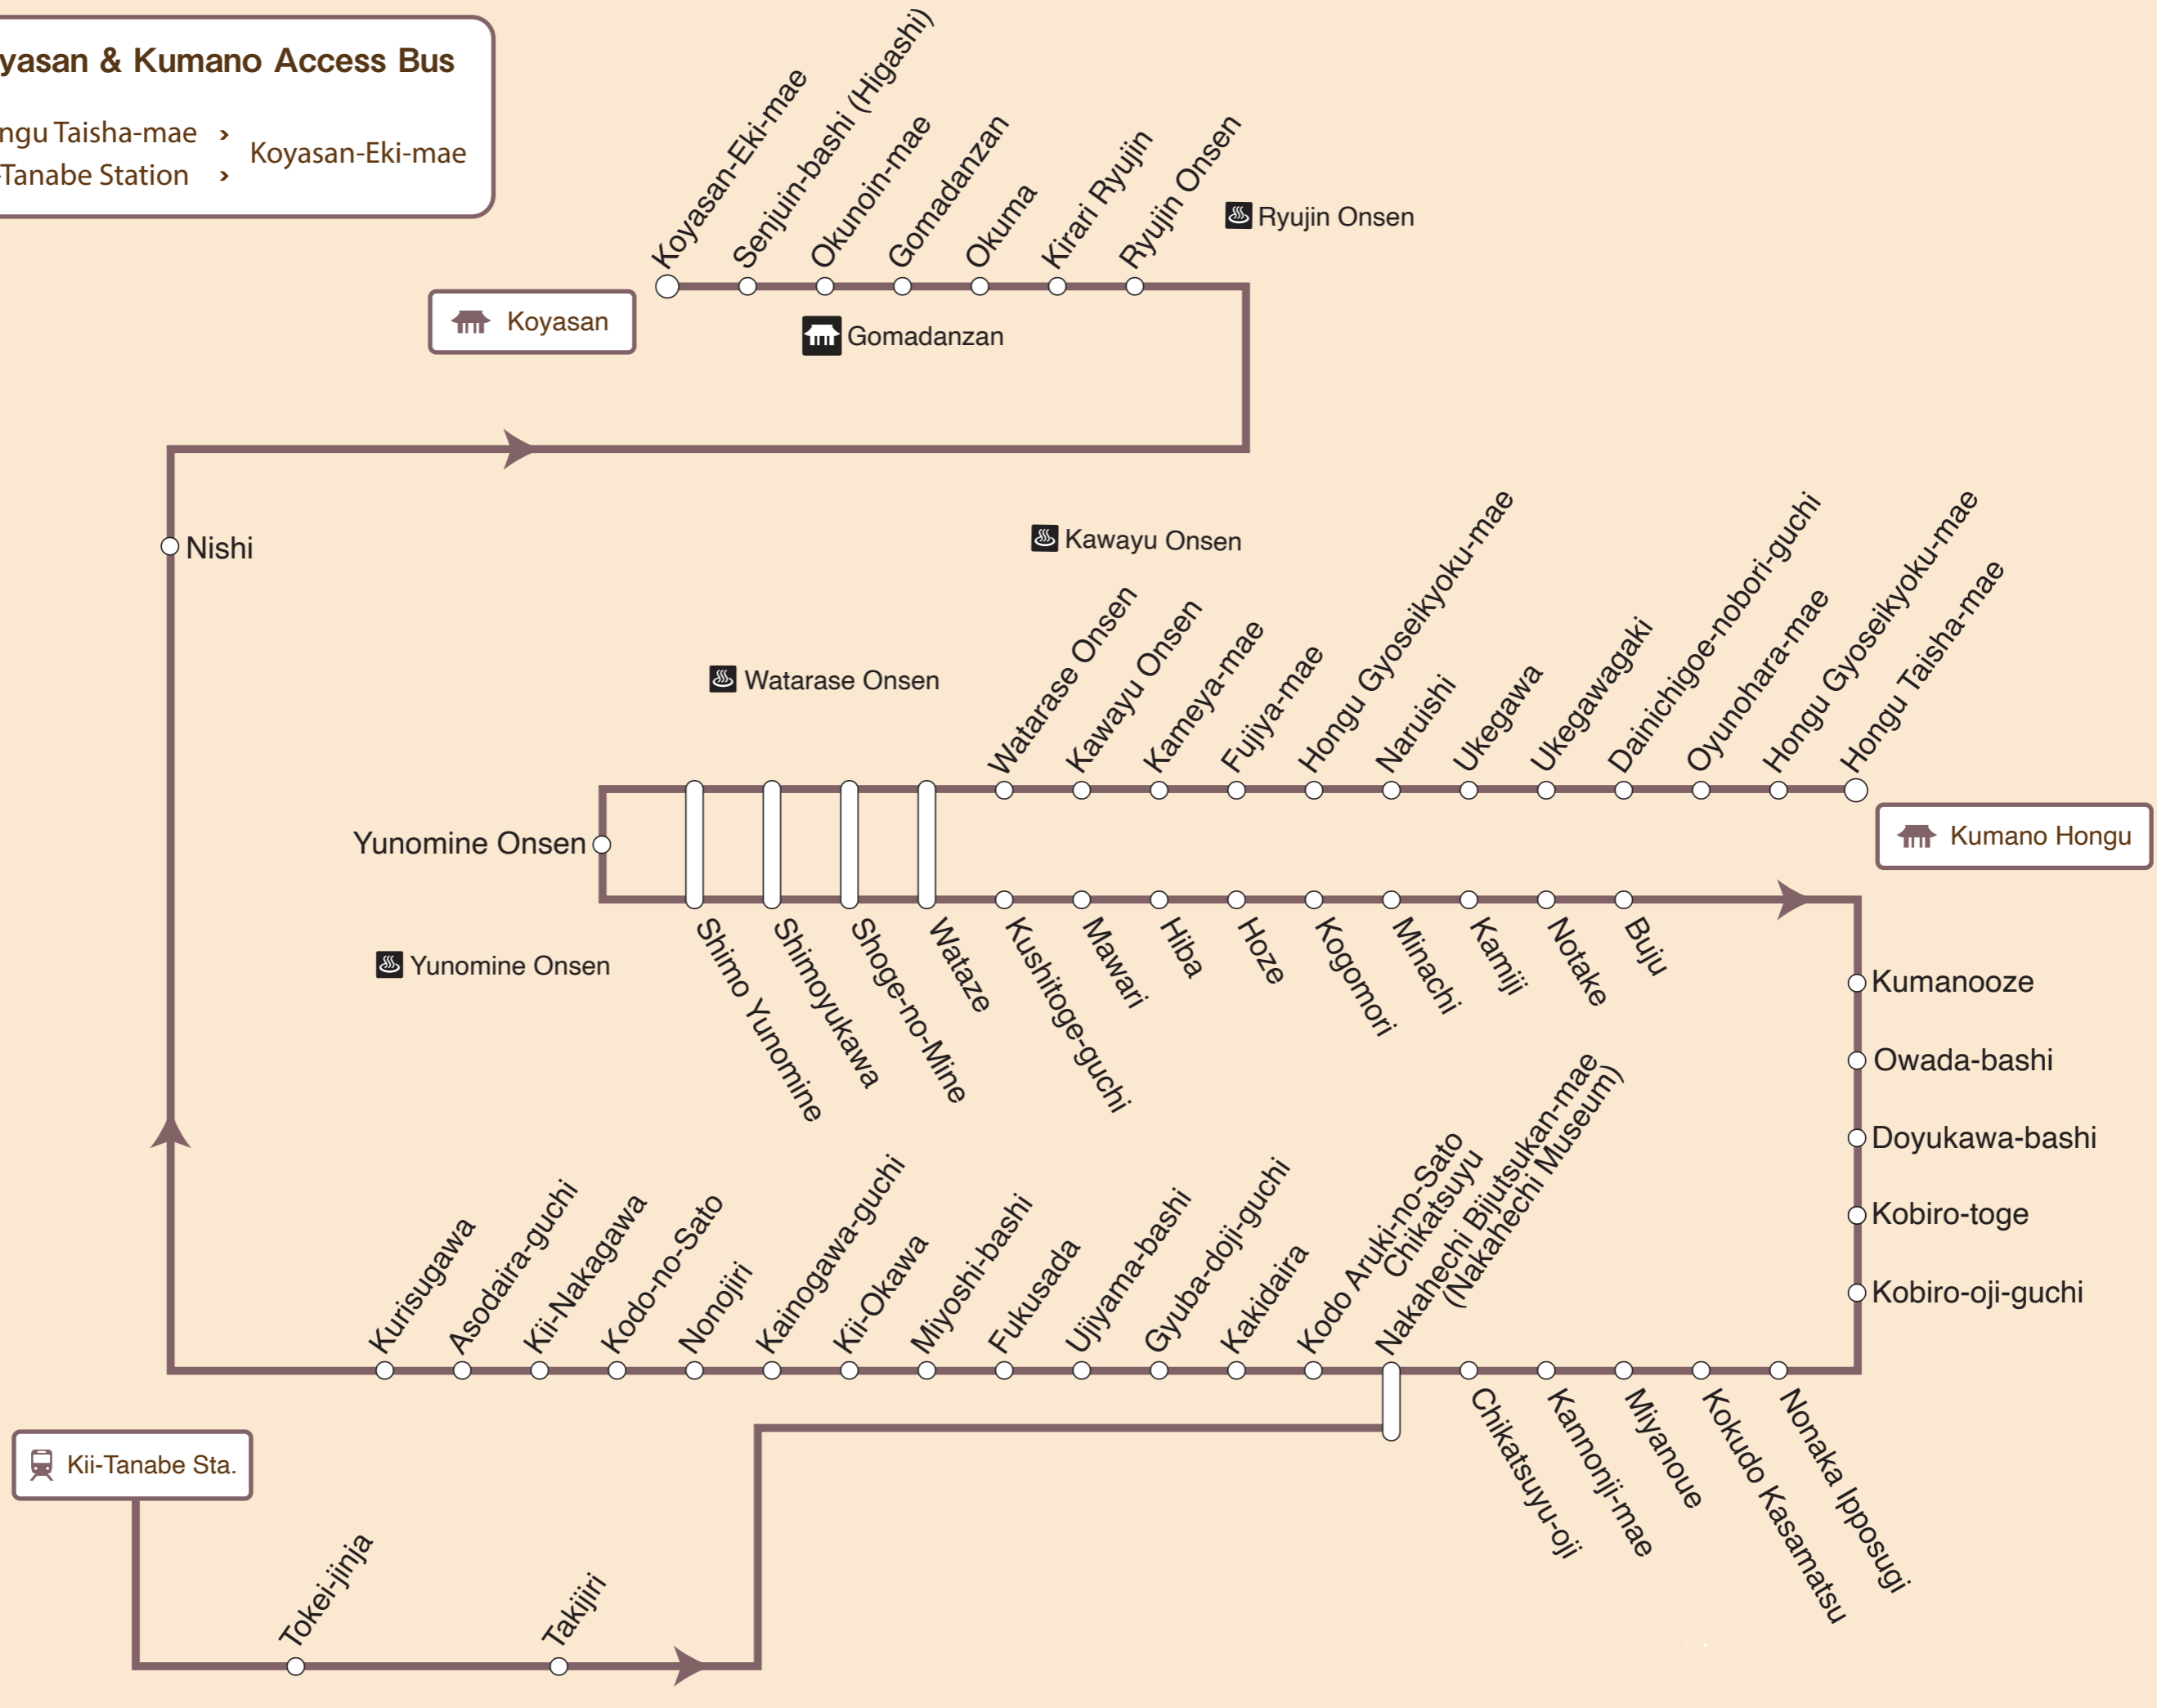

Koyasan & Kumano Access Bus

Hongu Taisha-mae > Koyasan-Eki-mae
 Kii-Tanabe Station >

Kumano-gawa River

Koyasan & Kumano Access Bus

- Koyasan-Eki-mae
- > Hongu Taisha-mae
 - > Kii-Tanabe Station

Koyasan

Kumano Hongu

Kii-Tanabe Sta.

● For drop-offs only, no boarding the bus at this stop

Kumano-gawa River